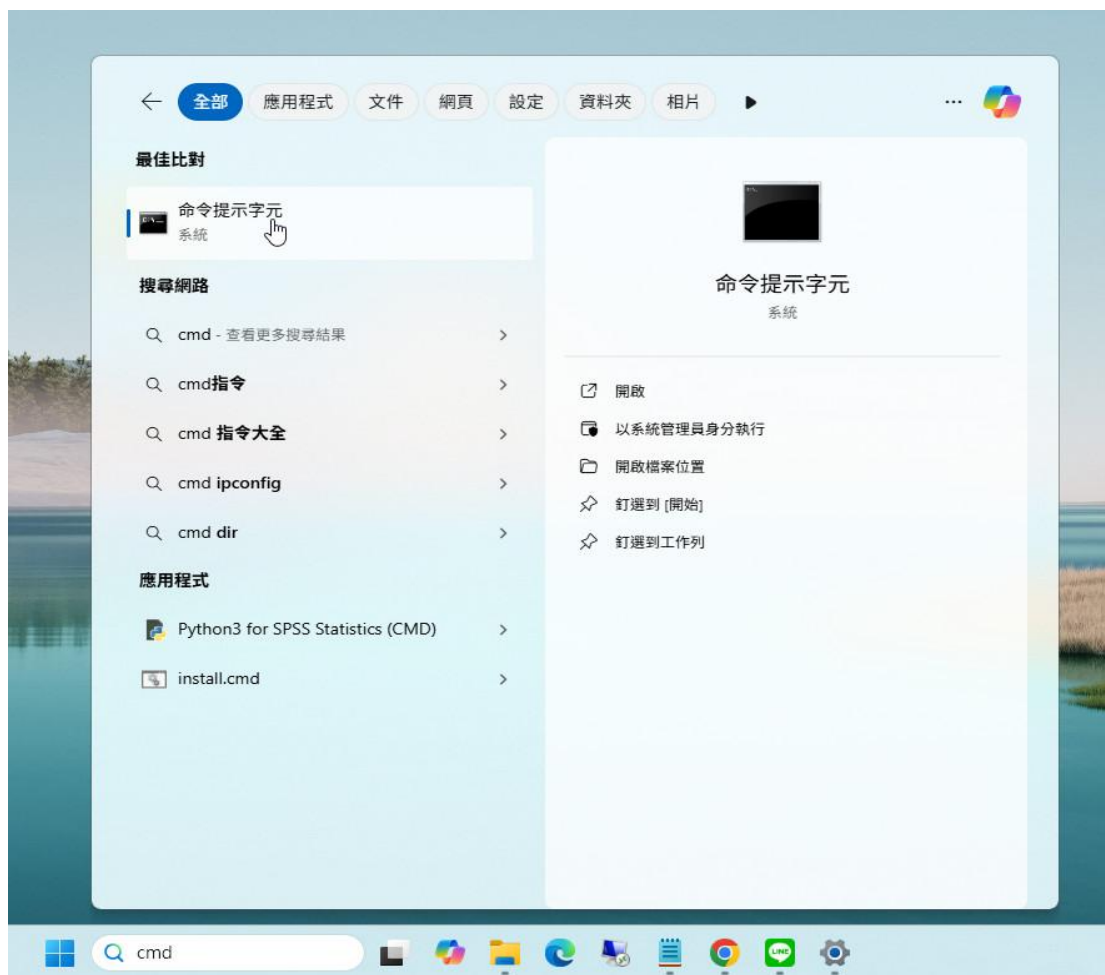

## IP 查詢、windows 系統查詢、windows 版本更新操作手冊

IP 查詢：在搜尋欄輸入 **cmd** 或者命令提示字元

或者按 **win+R** 鍵，輸入 **cmd**

shutterstock.com · 2423480037

輸入指令：ipconfig 或 ipconfig /all

```
Microsoft Windows [版本 10.0.26200.6899]
(c) Microsoft Corporation. 著作權所有，並保留一切權利。

連結網址：<https://reurl.cc/7bD1p1>

開啟程式後，點選立即檢查

The screenshot shows the '電腦健康情況概覽' (Computer Health Overview) window. At the top, there's a title bar with the application name and window controls. Below the title, the main heading is '電腦健康情況概覽'. On the left side, there's a small landscape image and a link '重新命名電腦'. The main content area features a 'Windows 11 簡介' (Windows 11 Introduction) section with a blue background and a '立即檢查' (Check Now) button. Below this, there are four status cards: 'Windows 備份' (Windows Backup) with a '查看詳細資料' (View Details) link and an upward arrow; 'Windows Update' with a '查看詳細資料' (View Details) link and a downward arrow; '儲存空間' (Storage Space) showing '32% 滿' (32% Full) with a downward arrow; and '啟動時間' (Startup Time) with a '查看詳細資料' (View Details) link and a downward arrow. At the bottom left, there's a '關於' (About) section with a question mark icon and a link to '深入瞭解您在 HP Support Assistant 應用程式中的裝置' (Learn more about your device in the HP Support Assistant application). At the bottom right, there's a 'Windows 11 的其他資訊' (More information about Windows 11) link.