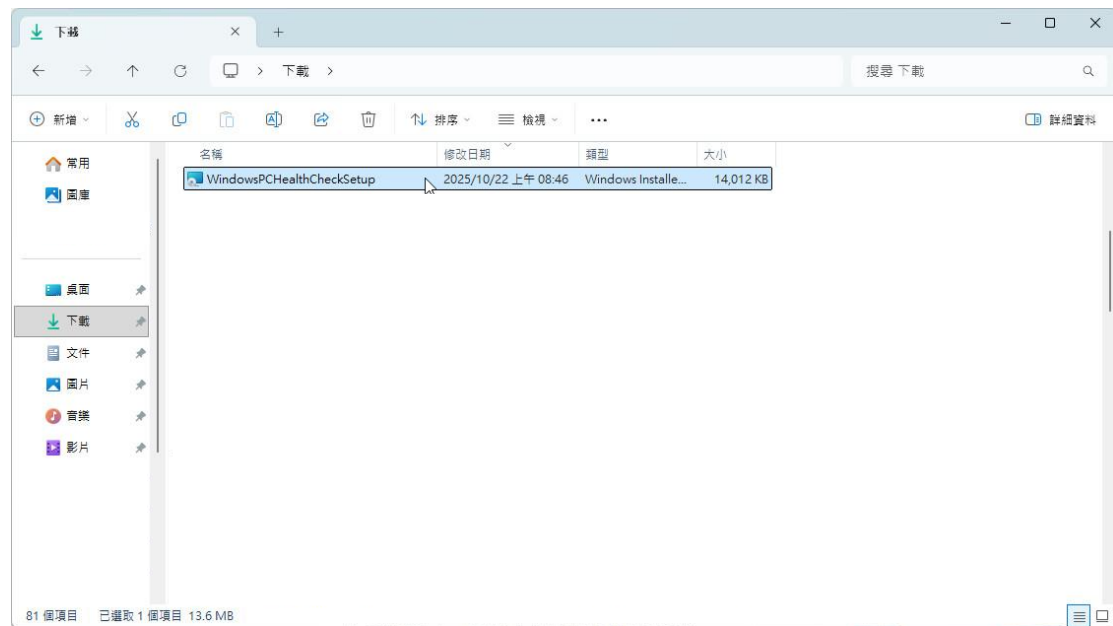

DHCPv6 IAID . . . . . :
DHCPv6 用戶端 DUID. . . . . :
DNS 伺服器 . . . . . :

NetBIOS over Tcpip . . . . . : 啟用
連線特定 DNS 尾碼搜尋清單 :
```

Windows 系統版本查詢：對 windows 點右鍵，點選系統，在 windows 規格底下會顯示 windows 版本

**Windows 版本升級檢查：**點擊連結網址進入頁面，點選紅框處下載檢查軟體，並依照步驟安裝程式

連結網址：<https://reurl.cc/7bD1p1>

開啟程式後，點選立即檢查

The screenshot shows the '電腦健康情況概覽' (Computer Health Overview) window. At the top, there's a title bar with the application name and window controls. Below the title, the main heading is '電腦健康情況概覽'. On the left side, there's a small landscape image and a link '重新命名電腦'. The main content area features a 'Windows 11 簡介' (Windows 11 Introduction) section with a blue background and a '立即檢查' (Check Now) button. Below this, there are four status cards: 'Windows 備份' (Windows Backup) with a '查看詳細資料' (View Details) link and an upward arrow; 'Windows Update' with a '查看詳細資料' (View Details) link and a downward arrow; '儲存空間' (Storage Space) showing '32% 滿' (32% Full) with a downward arrow; and '啟動時間' (Startup Time) with a '查看詳細資料' (View Details) link and a downward arrow. At the bottom left, there's a '關於' (About) section with a question mark icon and a link to '深入瞭解您在 HP Support Assistant 應用程式中的裝置' (Learn more about your device in the HP Support Assistant application). At the bottom right, there's a 'Windows 11 的其他資訊' (More information about Windows 11) link.