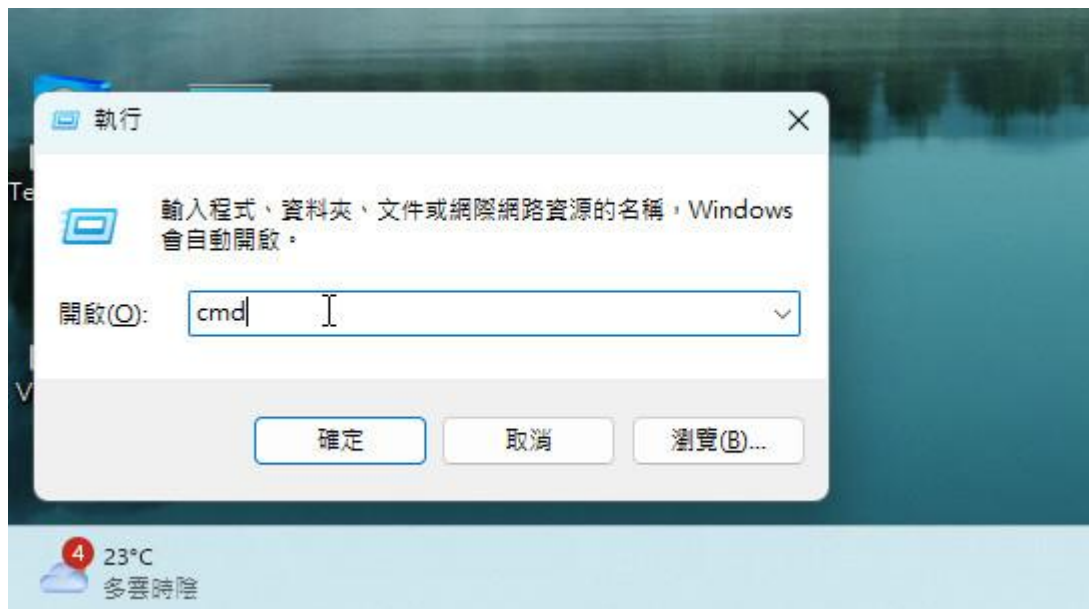

## IP 查詢、windows 系統查詢、windows 版本更新操作手冊

IP 查詢：在搜尋欄輸入 **cmd** 或者命令提示字元

或者按 **win+R** 鍵，輸入 **cmd**

shutterstock.com · 2423480037

輸入指令：ipconfig 或 ipconfig /all

```
Microsoft Windows [版本 10.0.26200.6899]
(c) Microsoft Corporation. 著作權所有，並保留一切權利。

連結網址：<https://reurl.cc/7bD1p1>

開啟程式後，點選立即檢查

The screenshot shows the '電腦健康情況概覽' (Computer Health Overview) window. At the top, there's a title bar with the application name and window controls. Below the title, the main heading is '電腦健康情況概覽'. On the left side, there's a small landscape image and a link '重新命名電腦'. The main content area features a 'Windows 11 簡介' (Windows 11 Introduction) section with a blue background and a '立即檢查' (Check Now) button. Below this, there are four status cards: 'Windows 備份' (Windows Backup) with a '查看詳細資料' (View Details) link and an upward arrow; 'Windows Update' with a '查看詳細資料' (View Details) link and a downward arrow; '儲存空間' (Storage Space) showing '32% 滿' (32% Full) with a downward arrow; and '啟動時間' (Startup Time) with a '查看詳細資料' (View Details) link and a downward arrow. At the bottom left, there's a '關於' (About) section with a question mark icon and a link to '深入瞭解您在 HP Support Assistant 應用程式中的裝置' (Learn more about your device in the HP Support Assistant application). At the bottom right, there's a 'Windows 11 的其他資訊' (More information about Windows 11) link.