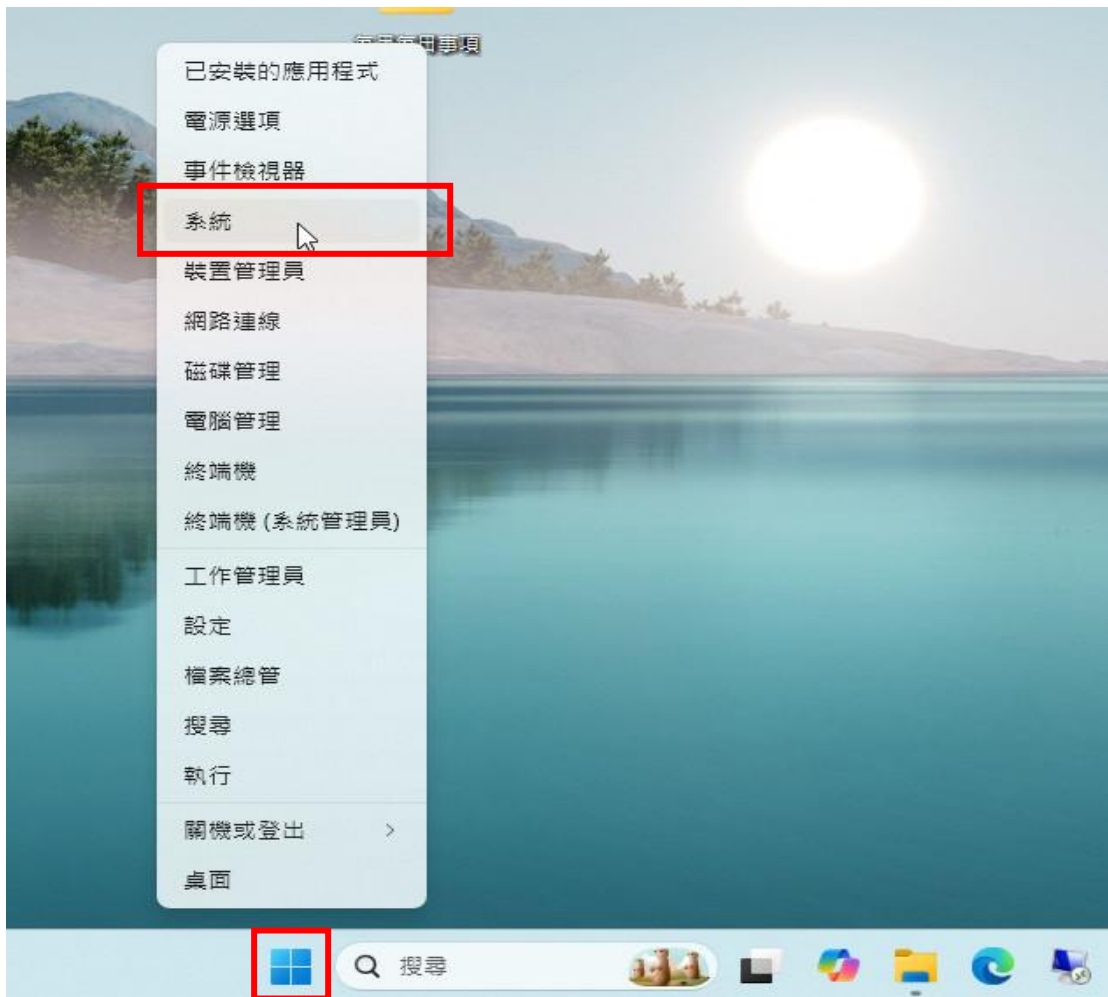

Windows 系統版本查詢：對 windows 點右鍵，點選系統，在 windows 規格底下會顯示 windows 版本