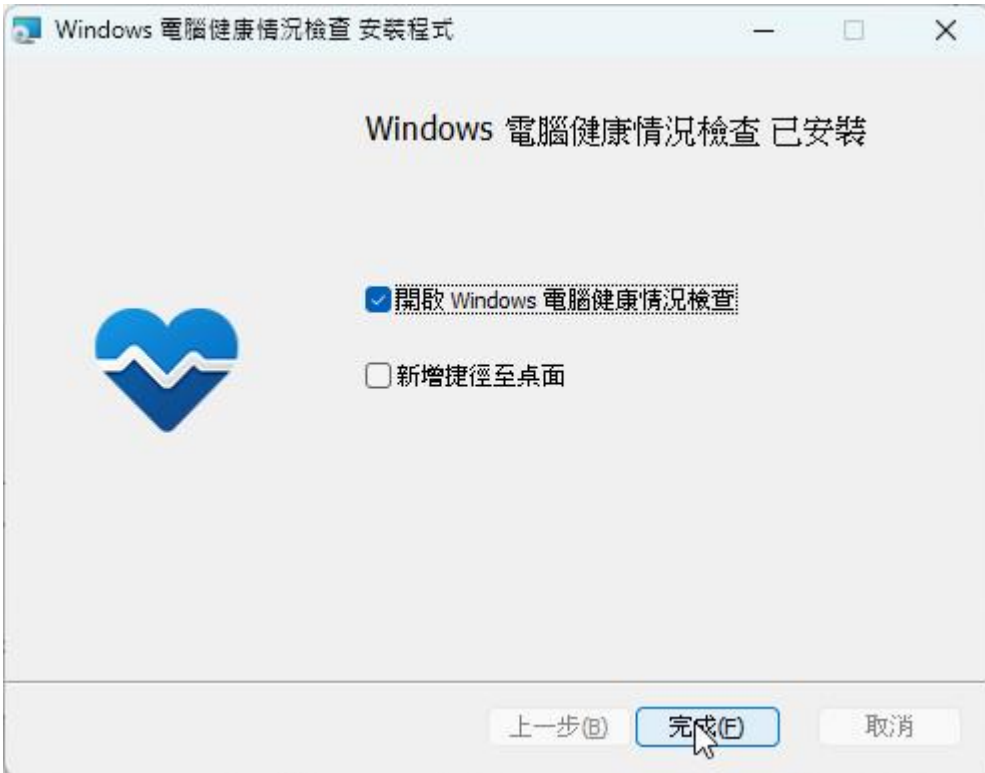

DHCPv6 IAID . . . . . :
DHCPv6 用戶端 DUID. . . . . :
DNS 伺服器 . . . . . :

NetBIOS over Tcpip . . . . . : 啟用
連線特定 DNS 尾碼搜尋清單 :
```

Windows 系統版本查詢：對 windows 點右鍵，點選系統，在 windows 規格底下會顯示 windows 版本

**Windows 版本升級檢查：**點擊連結網址進入頁面，點選紅框處下載檢查軟體，並依照步驟安裝程式

連結網址：<https://reurl.cc/7bD1p1>

開啟程式後，點選立即檢查

The screenshot shows the '電腦健康情況概覽' (Computer Health Overview) window. At the top, there's a title bar with the application name and window controls. Below the title, the main heading is '電腦健康情況概覽'. On the left side, there's a small landscape image and a link '重新命名電腦'. The main content area features a 'Windows 11 簡介' (Windows 11 Introduction) section with a blue background and a '立即檢查' (Check Now) button. Below this, there are four status cards: 'Windows 備份' (Windows Backup) with a '查看詳細資料' (View Details) link and an upward arrow; 'Windows Update' with a '查看詳細資料' (View Details) link and a downward arrow; '儲存空間' (Storage Space) showing '32% 滿' (32% Full) with a downward arrow; and '啟動時間' (Startup Time) with a '查看詳細資料' (View Details) link and a downward arrow. At the bottom left, there's a '關於' (About) section with a question mark icon and a link to '深入瞭解您在 HP Support Assistant 應用程式中的裝置' (Learn more about your device in the HP Support Assistant application). At the bottom right, there's a 'Windows 11 的其他資訊' (More information about Windows 11) link.